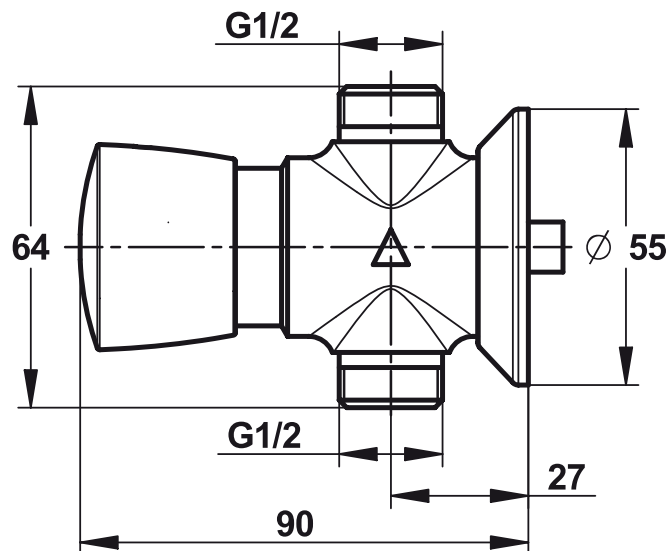

Range: Timed flow single tap for shower
Ref: 38310 - PRESTO 500S® B single tap

> Working pressure :

- 1 to 5 bar

> Flow :

- 5 l/min at 3 bar with integrated flow regulator
- Anti-water-hammering design

> Flow time :

- Adjustable by washer 30 second (-10/+5seconds) timer

> Hydraulic supply :

- Inlet M G 1/2" (15x21) - Cold or premixed water

> Thermal resistance :

- Resistant to a temperature of 75°C for 30-minute-thermal-shocks

> Security :

- Patented anti-blocking "S" system to avoid the water to flow continuously
- Non-removable, wear-proof red marker

> Delivered with :

- 2 washers for flow time adjustment
- 1 Flat gasket
- 1 Nut 1/2" (15x21)
- 1 patte à vis
- 1 Rose