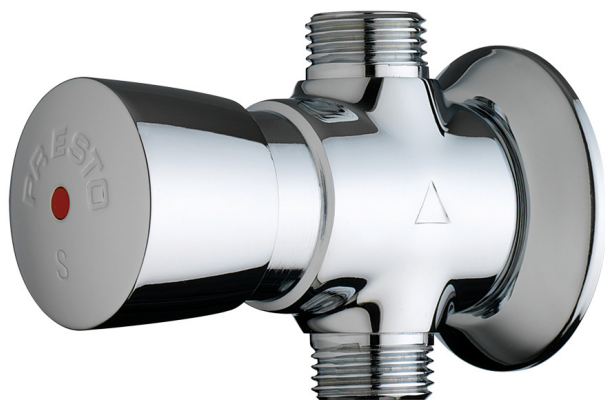

Range: Timed flow single tap for shower
Ref: 38310 - PRESTO 500S® B single tap

> Working pressure :

- 1 to 5 bar

> Flow :

- 5 l/min at 3 bar with integrated flow regulator
- Anti-water-hammering design

> Flow time :

- Adjustable by washer 30 second (-10/+5seconds) timer

> Hydraulic supply :

- Inlet M G 1/2" (15x21) - Cold or premixed water

> Thermal resistance :

- Resistant to a temperature of 75°C for 30-minute-thermal-shocks

> Security :

- Patented anti-blocking "S" system to avoid the water to flow continuously
- Non-removable, wear-proof red marker

> Delivered with :

- 2 washers for flow time adjustment
- 1 Flat gasket
- 1 Nut 1/2" (15x21)
- 1 patte à vis
- 1 Rose