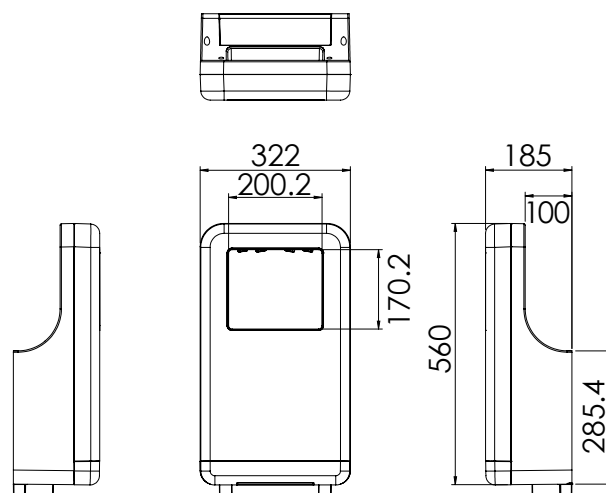

Range: HAND-DRYER

Ref: 60362 - E-DRY Hygienic hand-dryer

> Description:

- Automatic infrared, self-adjusting, hand dryer with anti-blocking device (automatic shut-off after 60 sec of continuous use).
- Perfectly adapted for people with a disability or using wheel chairs thanks to its wide drying area and its vertical position and front access.

> Specifications:

- Drying time: 10 to 15 seconds
- Air discharge speed: 75-95 m/sec
- Power: 1600 W
- Operating voltage: 220/240 V / 50/60 Hz
- Sound level: 69.6 to 72.8 dB at 1 meter
- Sensor range: 170mm ± 20mm (adjustable)
- IP21