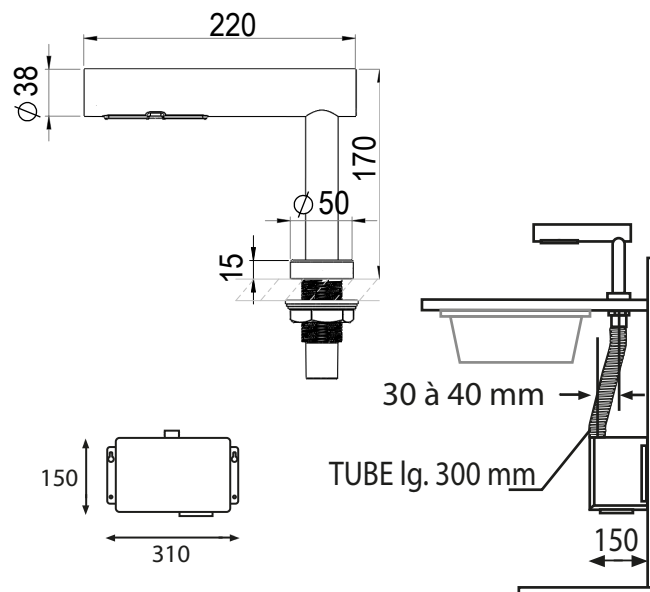

Range: HAND-DRYER

Ref: 60361 - H-DRY Hygienic Deck-mounted hand-dryer

> Fonctionnement :

- Automatic infrared, self-adjusting, hand dryer with anti-blocking device (automatic shut-off after 60 sec of continuous use).

> Caractéristiques :

- Drying time: 10 to 15 seconds
- Air discharge speed: from 84 to 101 m/sec
- Power: only 1000 W
- Main power supply : 220/240 V / 50/60 Hz
- Sound level: 68,5 to 70,5 dB at 1 metre
- Sensor range: 130mm ± 20mm
- IP21

> Installation:

- The hand dryer is deck-mounted. The power box is undercounter.
- Drill a 35 mm diameter hole in the counter

> 80% energy savings:

- The hand dryer needs 10 à 15 secondes to dry hands with a 1000W power only.
- Around 80% energy savings versus traditional hand dryer (30sec with 2400W power)
- Heater switch that can turn the heater ON & OFF (the heater switch doesn't affect the drying time)