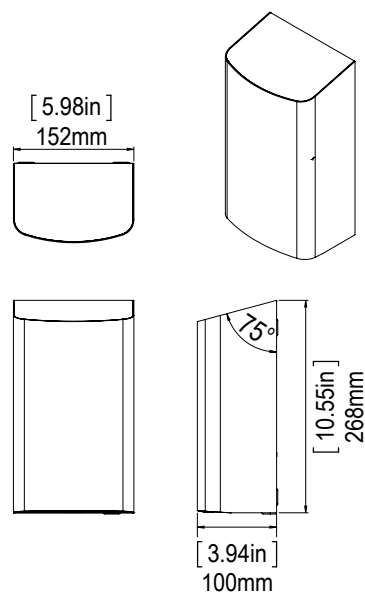

Range: HAND DRYER

Ref: 60365 - C-DRY compact and touch-free hand dryer

> Description :

- Automatic stainless steel hand dryer with anti-blocking device (stops after 60 sec of continuous detection).
- The most efficient and compact of the hand dryer

> Specification :

- Drying Time : 10 seconds
- Air speed : from 95 to 115 m/sec
- Power : only 1000 W
- Operating Voltage : 220/240 V / 50/60 Hz
- Sound Level : 69 to 76,6 dB at 1 meter
- Sensing range : 170mm ± 20mm adjustable
- Drip Proof: IP24

> Installation :

- Wall-mounted hand dryer ; its size allowed the C-DRY to fit with the smallest restroom.

> Eco friendly, 80% energy saving

- high speed drying with only 1000 W
- Sound 1 power adjustment