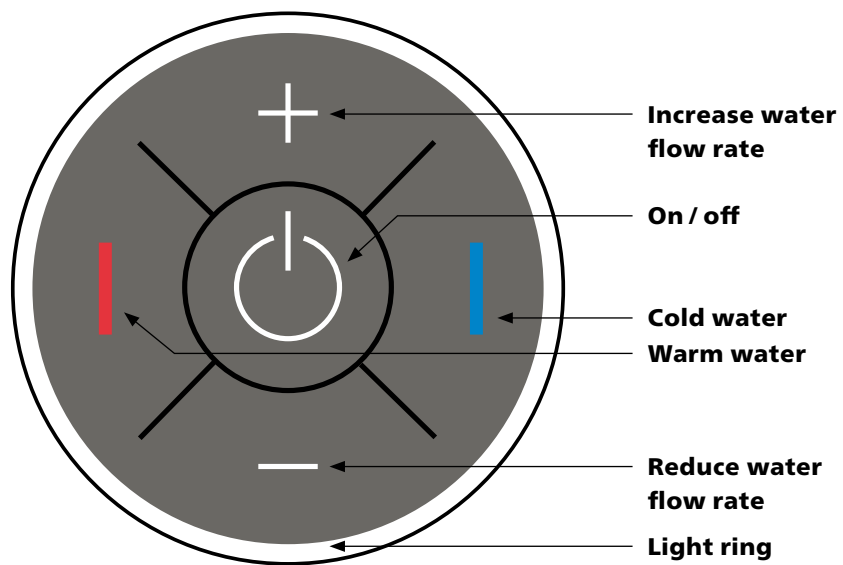

A separate illuminated ring surrounds the control element and uses LEDs to show the selected water temperature (blue for cold water, orange for warm water, red for hot water).