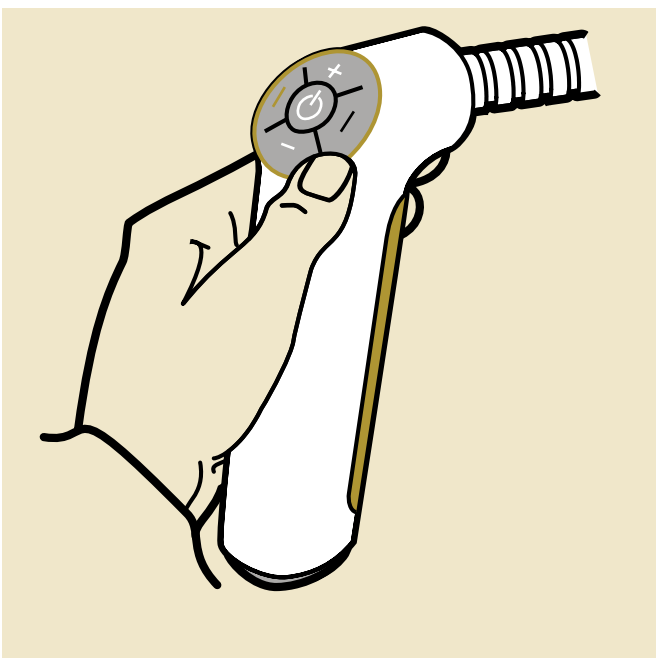

KWC KIO ELECTRONIC

KWC KIO brings futuristic design and digital functionality into your kitchen. The sculptural aesthetic and slender silhouette make this a stunning faucet – and the pull-out spray gives you full control, with a control unit that allows you to adjust or program the water temperature and flow rate, change the stream type, use water efficiently and much more.

The faucet also helps you keep things hygienic in the kitchen: the laminar stream provides a clear and bacteria-free water stream, while the integrated hygienic rinse function after the faucet has not been used for a prolonged period guarantees perfect drinking water every time.

The aesthetics of KIO are just as advanced as its functionality – reduced to the essentials with a seamless unibody design and subtly illuminated controls. In short: KWC KIO combines smart living, convenience, hygiene and exquisite design.