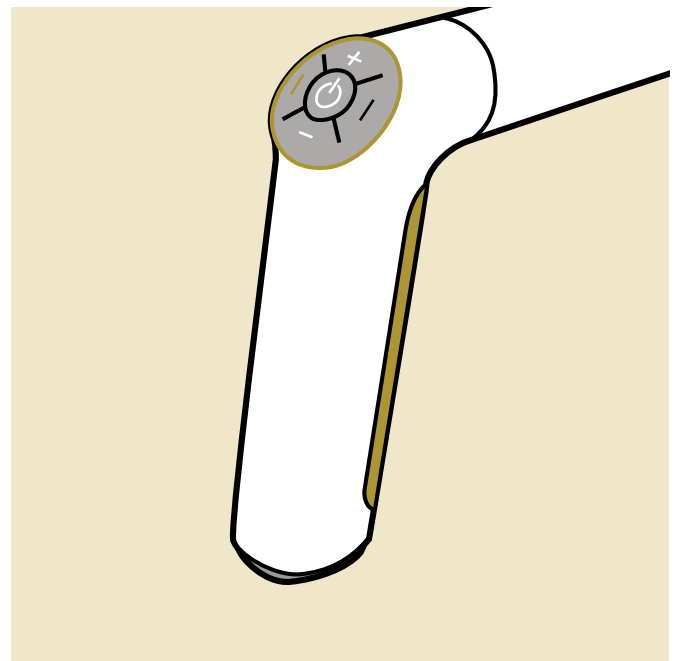

KWC KIO ELECTRONIC

KWC KIO brings futuristic design and digital functionality into your kitchen. The sculptural aesthetic and slender silhouette make this a stunning faucet – and the pull-out spray gives you full control, with a control unit that allows you to adjust or program the water temperature and flow rate, change the stream type, use water efficiently and much more.

The faucet also helps you keep things hygienic in the kitchen: the laminar stream provides a clear and bacteria-free water stream, while the integrated hygienic rinse function after the faucet has not been used for a prolonged period guarantees perfect drinking water every time.

The aesthetics of KIO are just as advanced as its functionality – reduced to the essentials with a seamless unibody design and subtly illuminated controls. In short: KWC KIO combines smart living, convenience, hygiene and exquisite design.