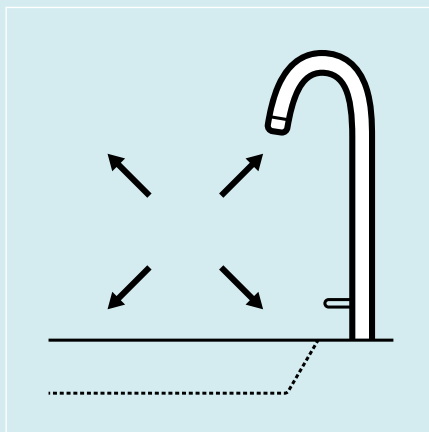

EasyLock

A spray that is easy to use and automatically snaps into place: EasyLock is equipped with special positioning pins that ensure that the pull-out spray is always in the right position.

SwivelStop

Stop the faucet from moving too far and prevent water damage: SwivelStop allows the swivel range to be adjusted from 360° to 120° or 150° in just a few steps, ensuring that the water only flows into the sink.

QuickInstallation

Hassle-free positioning and fastening of the threaded connection for quick and easy installation: the locking nut is screwed into place by hand to hold the faucet in position using QuickInstallation, before it is fixed in place via the two locking screws.

OptimalSpace

Practical yet elegant ergonomic design: OptimalSpace features long, tall spouts that provide ample space for washing and or working.

IntelligentControl

Intuitive control meets modern convenience: IntelligentControl reacts to a tap of your finger, can be programmed based on your personal habits and requirements, and has a light ring that indicates the current water temperature.