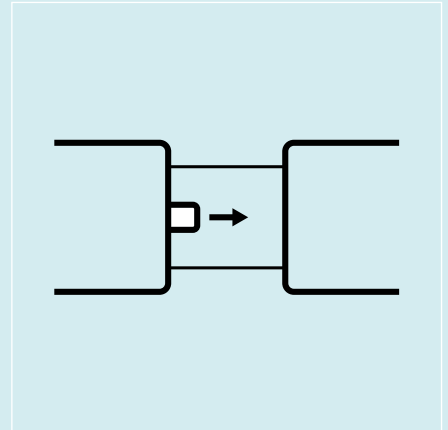

QuickConnect

Easy installation and more safety in the kitchen: with QuickConnect, there is no need to screw on the spray head hose, which means there is also no risk of damaging the seal and causing water damage.

EasyLock

A spray that is easy to use and automatically snaps into place: EasyLock is equipped with special positioning pins that ensure that the pull-out spray is always in the right position.

SwivelStop

Stop the faucet from moving too far and prevent water damage: SwivelStop allows the swivel range to be adjusted from 360° to 120° or 150° in just a few steps, ensuring that the water only flows into the sink.