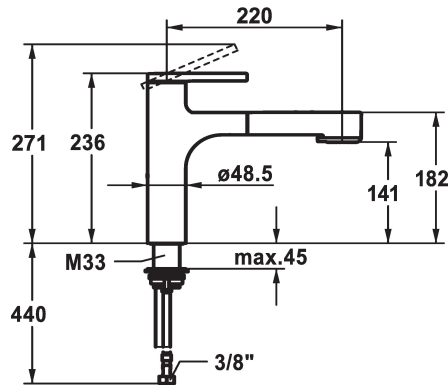

KWC AVA 2.0 Lever mixer - Kitchen

Modell-Linie: AVA 2.0 | 10.461.032.000FL ++
Taps | Manual taps

KWC-No.

10.461.032.000FL

all chrome, A 220, flexible connection hoses

10.461.032.176FL

matt black, A 220, flexible connection hoses

10.461.032.177FL

brushed steel, A 220, flexible connection hoses

- TouchProtect - anti-scald protection thanks to the "double skin" principle
 - Intrinsically safe against backflow
 - Pull-out spray
 - SprayClean - easy to clean and actively prevents limescale buildup
 - up to 600 mm pull-out length
 - TripleClean - Normal, soft, and power stream modes
 - QuickConnect - Simple hose connection system
 - Hose guide, swivelling 120°
 - EasyLock - a pull-out spray that easily slides back into place
 - KWC cartridge M 35 S
 - with ceramic discs
 - flow rate and temperature continuously variable
 - temperature limitation
 - Flexible connection hoses 3/8"
 - QuickInstallation - Fastening via threaded connection with locking screws
 - Mounting hole size 35 mm
- Flow rate normal spray 8 l/min (3 bar)
Flow rate needle spray 9 l/min (3 bar)
Acoustic group I