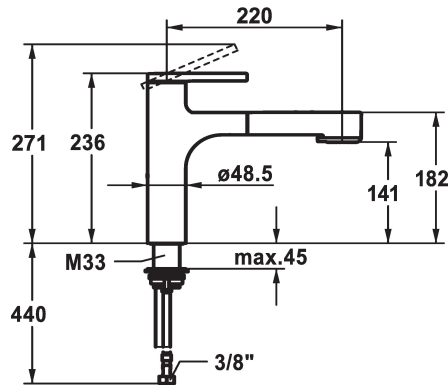

KWC AVA 2.0 Lever mixer - Kitchen

Modell-Linie: AVA 2.0 | 10.461.032.000FL ++
Taps | Manual taps

KWC-No.

10.461.032.000FL

all chrome, A 220, flexible connection hoses

10.461.032.176FL

matt black, A 220, flexible connection hoses

10.461.032.177FL

brushed steel, A 220, flexible connection hoses

- TouchProtect - anti-scald protection thanks to the "double skin" principle
 - Intrinsically safe against backflow
 - Pull-out spray
 - SprayClean - easy to clean and actively prevents limescale buildup
 - up to 600 mm pull-out length
 - TripleClean - Normal, soft, and power stream modes
 - QuickConnect - Simple hose connection system
 - Hose guide, swivelling 120°
 - EasyLock - a pull-out spray that easily slides back into place
 - KWC cartridge M 35 S
 - with ceramic discs
 - flow rate and temperature continuously variable
 - temperature limitation
 - Flexible connection hoses 3/8"
 - QuickInstallation - Fastening via threaded connection with locking screws
 - Mounting hole size ø35 mm
- Flow rate normal spray 8 l/min (3 bar)
Flow rate needle spray 9 l/min (3 bar)
Acoustic group I