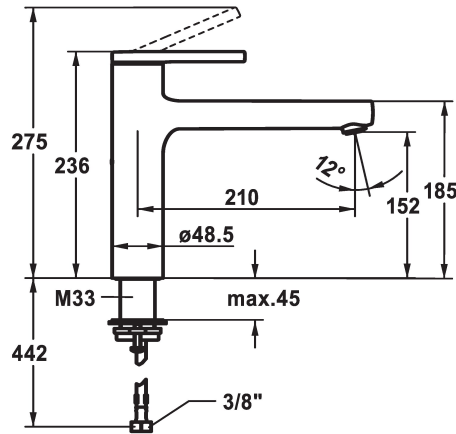

KWC AVA 2.0 Lever mixer - Kitchen

Modell-Linie: AVA 2.0 | 10.461.022.000FL ++
Taps | Manual taps

KWC-No.

10.461.022.000FL

all chrome, A 210, flexible connection hoses

10.461.022.176FL

matt black, A 210, flexible connection hoses

10.461.022.177FL

brushed steel, A 210, flexible connection hoses

- Swivel spout 150°
 - Neoperl® Cascade® SLC
- KWC cartridge M 35 S
 - with ceramic discs
 - flow rate and temperature continuously variable
 - temperature limitation

- Flexible connection hoses 3/8"
 - QuickInstallation - Fastening via threaded connection with locking screws
 - Mounting hole size $\varnothing 35$ mm
- Acoustic group I
Spray outlet: Flow rate 11 l/min (3 bar)