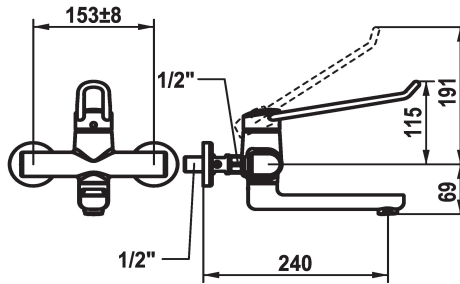

KWC VITA PRO 2.0 Lever mixer - Basin

Modell-Linie: VITA PRO 2.0 | 11.522.102.000LL ++
Taps | Manual taps

KWC-No.

11.522.102.000LL

all chrome, AD 153 +/- 8 mm, A 190

11.522.103.000LL

all chrome, AD 153 +/- 8 mm, A 240

NEW

- Operation designed for a secure grip, as well as safe and easy handling
- Ergonomic and robust operating lever, made of polyamide
 - to adjust the handling even better to suit personal requirements, the offset lever can be installed so that it is twisted into the cap (standard: see illustration)
- EcoProtect - water-saving device
- Swivel spout 90°
 - adjustable with screw
 - Neoperl® Perlator® laminar
- OptimalSpace - ample space for washing or working
- KWC cartridge M 35 OP
 - with ceramic discs
 - flow rate and temperature continuously variable
 - temperature limitation
 - Reinforced stopper for output volume and temperature (standard setting)
- Wall connections 1/2" x 1/2", without shut-off valve L 40 eccentric 4 mm