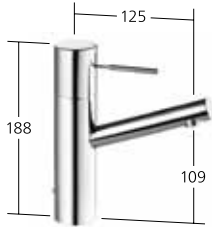

Basin

Lever mixer
– Fixed spout

12.151.042.000FL all chrome
A 125, with pop-up valve
12.151.052.000FL all chrome
A 125, without pop-up valve

Flow rate 7,5 l/min (3 bar)