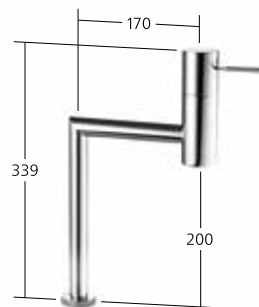

Basin

Lever mixer
– For top-mounted basins
– Fixed spout

12.151.293.000FL all chrome
A 170, without pop-up valve

Flow rate 7 l/min (3 bar)