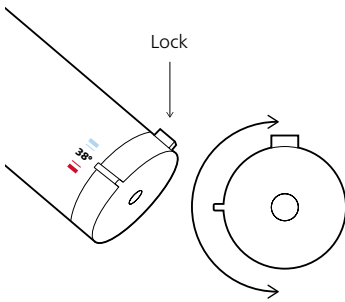

hotcontrol (on thermostats only)

Faucets with hotcontrol technology only supply water at temperatures above 38° C if the safety button on the temperature controller has been pressed deliberately. If the cold water supply fails, the hot water flow is automatically stopped immediately.