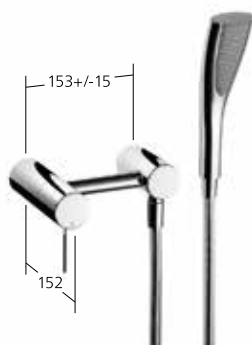

To be ordered separately:
 Unit for concealed installation
 KWC VAROX 1/2" **39.999.300.931**, with
 shut-off valves

Flow rate 21 l/min (3 bar)

Accessories

Hose connection
 – Intrinsicly safe against backflow
 – Connecting thread 1/2"

26.000.610.000 all chrome

**Shower**

Lever mixer

21.152.030.000 all chrome
AD 153 +/- 15 mm, with hand shower
and hose

21.152.330.000 all chrome
AD 153 +/- 15 mm, without hand shower
and hose

Spray outlet: