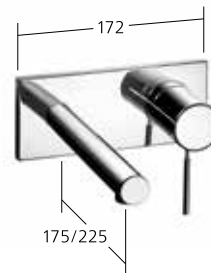

Basin

Lever mixer
– Fixed spout

11.152.033.000 all chrome
A 175, concealed
11.152.034.000 all chrome
A 225, concealed

To be ordered separately:
Unit for concealed installation ½"
39.151.400.931
Trim kit **Z.536.828**

Flow rate 7,5 l/min (3 bar)