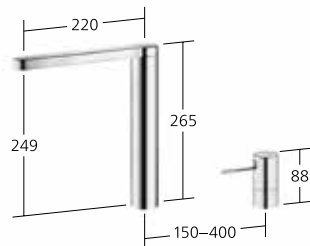

Lever mixer
– 2-hole
– Swivel spout 360°

10.152.413.000FL all chrome
A 220

Flow rate 12 l/min (3 bar)