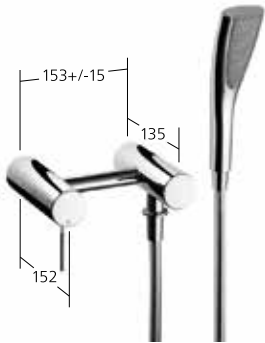

Automatic
– touch light
– Fixed spout

12.151.432.000FL all chrome
A 125, with pop-up valve, battery
12.151.402.000FL all chrome
A 125, without pop-up valve, battery
12.151.442.000FL all chrome
A 125, with pop-up valve, mains receiver
12.151.412.000FL all chrome
A 125, without pop-up valve, mains receiver
12.151.452.000FL all chrome
A 125, with pop-up valve, power supply for concealed installation
12.151.422.000FL all chrome
A 125, without pop-up valve, power supply for concealed installation

Flow rate 5 l/min (3 bar)

**Basin**

Lever mixer
– Fixed spout

11.152.033.000 all chrome
A 175, concealed
11.152.034.000 all chrome
A 225, concealed

To be ordered separately:
Unit for concealed installation ½"
39.151.400.931
Trim kit **Z.536.828**

Flow rate 7,5 l/min (3 bar)

**Bidet**

Lever mixer
– Fixed spout
– ball joint aerator Neoperl® Caché®

13.151.041.000FL all chrome
A 115, with pop-up valve

Flow rate 11 l/min (3 bar)

Tub

Lever mixer
 – Diverter with automatic reset
 – Rotatable spout 60°