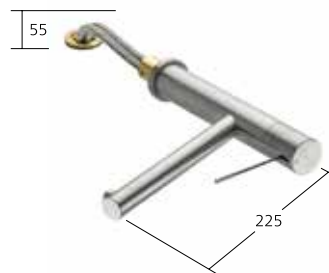

To be ordered separately:
Unit for concealed installation 1/2"
39.151.400.931
Trim kit **Z.536.828**

Flow rate 7,5 l/min (3 bar)

Lever mixer
– Lever installation possible on the right or left side
– Swivel spout 360°

10.151.413.000FL all chrome
A 220
10.151.413.700FL stainless steel
A 220

Flow rate 11 l/min (3 bar)

Lever mixer
– 2-hole
– Swivel spout 360°

10.152.413.000FL all chrome
A 220

Flow rate 12 l/min (3 bar)

Lever mixer
– Detachable for installation below windows – detached 55 mm
– Swivel spout 270°

10.151.043.700FL stainless steel
A 225

Flow rate 11 l/min (3 bar)

Lever mixer
– Detachable for installation below windows – detached 55 mm
– Surgical-grade hardened stainless steel lever
– Intrinsically safe against backflow
– Pull-out spray with KWC jetclean
– up to 700 mm pull-out length
– hose surface to fit faucet surface
– Hose guide, swivelling 105°