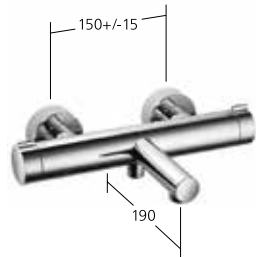

Tub

Lever mixer
 – Fixed spout

20.151.094.000 all chrome
 A 200, with hand shower and hose

To be ordered separately:
 Pre-assembly unit **Z.536.178**

Flow rate 25 l/min (3 bar)

Spray outlet:
 Flow rate 12 l/min (3 bar)