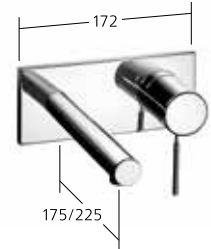

Lever mixer
– Swivel spout 270°

10.151.023.000FL all chrome
A 225
10.151.023.700FL stainless steel
A 225

Flow rate 12 l/min (3 bar)

Lever mixer
– Surgical-grade hardened stainless steel lever
– Pull-out aerator
– up to 700 mm pull-out length
– hose surface to fit faucet surface
– Hose guide, swivelling 105°

10.151.113.000FL all chrome
A 225
10.151.113.700FL stainless steel
A 225

Flow rate 10 l/min (3 bar)

Lever mixer
– Surgical-grade hardened stainless steel lever
– Pull-out spray with KWC jetclean
– up to 700 mm pull-out length
– automatic diverter reset
– hose surface to fit faucet surface
– Hose guide, swivelling 105°

10.151.033.000FL all chrome
A 220
10.151.033.700FL stainless steel
A 220

Flow rate normal spray 12 l/min (3 bar)
Flow rate needle spray 13 l/min (3 bar)

Lever mixer
– Fixed spout

11.152.033.000 all chrome
A 175, concealed
11.152.034.000 all chrome
A 225, concealed