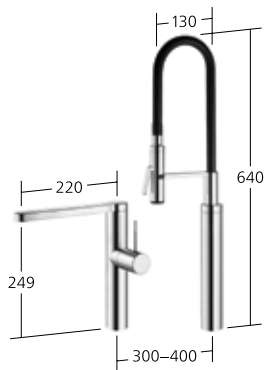

10.151.003.000FL all chrome
 A 225

Flow rate normal spray 12 l/min (3 bar)
 Flow rate needle spray 13 l/min (3 bar)

Lever mixer
 – Lever installation possible on the right or left side
 – Pull-out aerator covered
 – up to 700 mm pull-out length
 – hose surface to fit faucet surface
 – Hose guide, swivelling 360°

10.151.102.000FL all chrome
 A 200
10.151.102.700FL stainless steel
 A 200

Flow rate 10 l/min (3 bar)

Lever mixer
 – 2-hole
 – Pull-out aerator covered
 – hose surface to fit faucet surface
 – Hose guide, swivelling 360°

10.152.322.000FL all chrome
 A 200

Flow rate 10 l/min (3 bar)

Lever mixer
 – highflex® patented spring hose technology
 – Lever installation possible on the right or left side
 – Swivel spout 360°
 – Professional spray 360° turn

10.151.423.000FL all chrome
 A 220
10.151.423.700FL stainless steel
 A 220

Flow rate 10 l/min (3 bar)
 Spray: Flow rate 3 l/min (3 bar)

Lever mixer
 – highflex® patented spring hose technology
 – 2-hole
 – Swivel spout 360°
 – Professional spray 360° turn