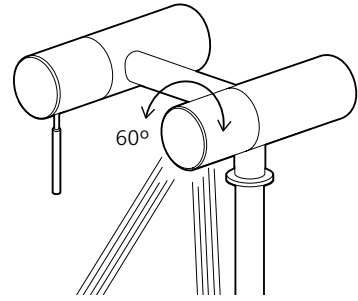

Pop-up lever

The lever mixer is available with or without a pop-up lever, which blends discreetly into the background of the overall design.

hotcontrol (on thermostats only)

Faucets with hotcontrol technology only supply water at temperatures above 38° C if the safety button on the temperature controller has been pressed deliberately. If the cold water supply fails, the hot water flow is automatically stopped immediately.

Bathtub spout

The bathtub spout, which is almost completely concealed inside the cylindrical body, can be rotated 60°, so you can control the direction of the water spray in a single turn.

smartcontrol (on thermostats only)