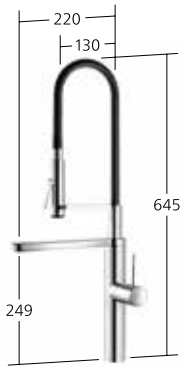

10.151.003.000FL all chrome
 A 225

Flow rate normal spray 12 l/min (3 bar)
 Flow rate needle spray 13 l/min (3 bar)

Lever mixer
 – Lever installation possible on the right or left side
 – Pull-out aerator covered
 – up to 700 mm pull-out length
 – hose surface to fit faucet surface
 – Hose guide, swivelling 360°

10.151.102.000FL all chrome
 A 200
10.151.102.700FL stainless steel
 A 200

Flow rate 10 l/min (3 bar)

Lever mixer
 – 2-hole
 – Pull-out aerator covered
 – hose surface to fit faucet surface
 – Hose guide, swivelling 360°

10.152.322.000FL all chrome
 A 200

Flow rate 10 l/min (3 bar)

Lever mixer
 – highflex® patented spring hose technology
 – Lever installation possible on the right or left side
 – Swivel spout 360°
 – Professional spray 360° turn

10.151.423.000FL all chrome
 A 220
10.151.423.700FL stainless steel
 A 220

Flow rate 10 l/min (3 bar)
 Spray: Flow rate 3 l/min (3 bar)

Lever mixer
 – highflex® patented spring hose technology
 – 2-hole
 – Swivel spout 360°
 – Professional spray 360° turn