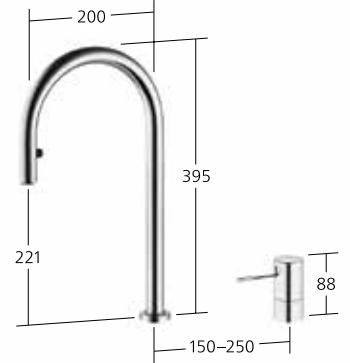

10.151.003.000FL all chrome
 A 225

Flow rate normal spray 12 l/min (3 bar)
 Flow rate needle spray 13 l/min (3 bar)

Lever mixer
 – Lever installation possible on the right or left side
 – Pull-out aerator covered
 – up to 700 mm pull-out length
 – hose surface to fit faucet surface
 – Hose guide, swivelling 360°

10.151.102.000FL all chrome
 A 200
10.151.102.700FL stainless steel
 A 200

Flow rate 10 l/min (3 bar)

Lever mixer
 – 2-hole
 – Pull-out aerator covered
 – hose surface to fit faucet surface
 – Hose guide, swivelling 360°