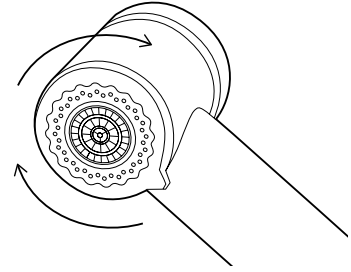

turn and clean (tac)

If limescale deposits build up on the faceplate of your faucet, the turn and clean fastening mechanism will come to your aid: simply turn, clean and the job is done.