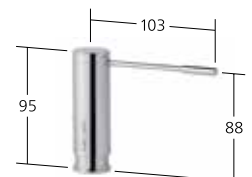

Accessories

Soap dispenser KWC ONO

Z.536.060.000 all chrome
Z.536.060.700 stainless steel