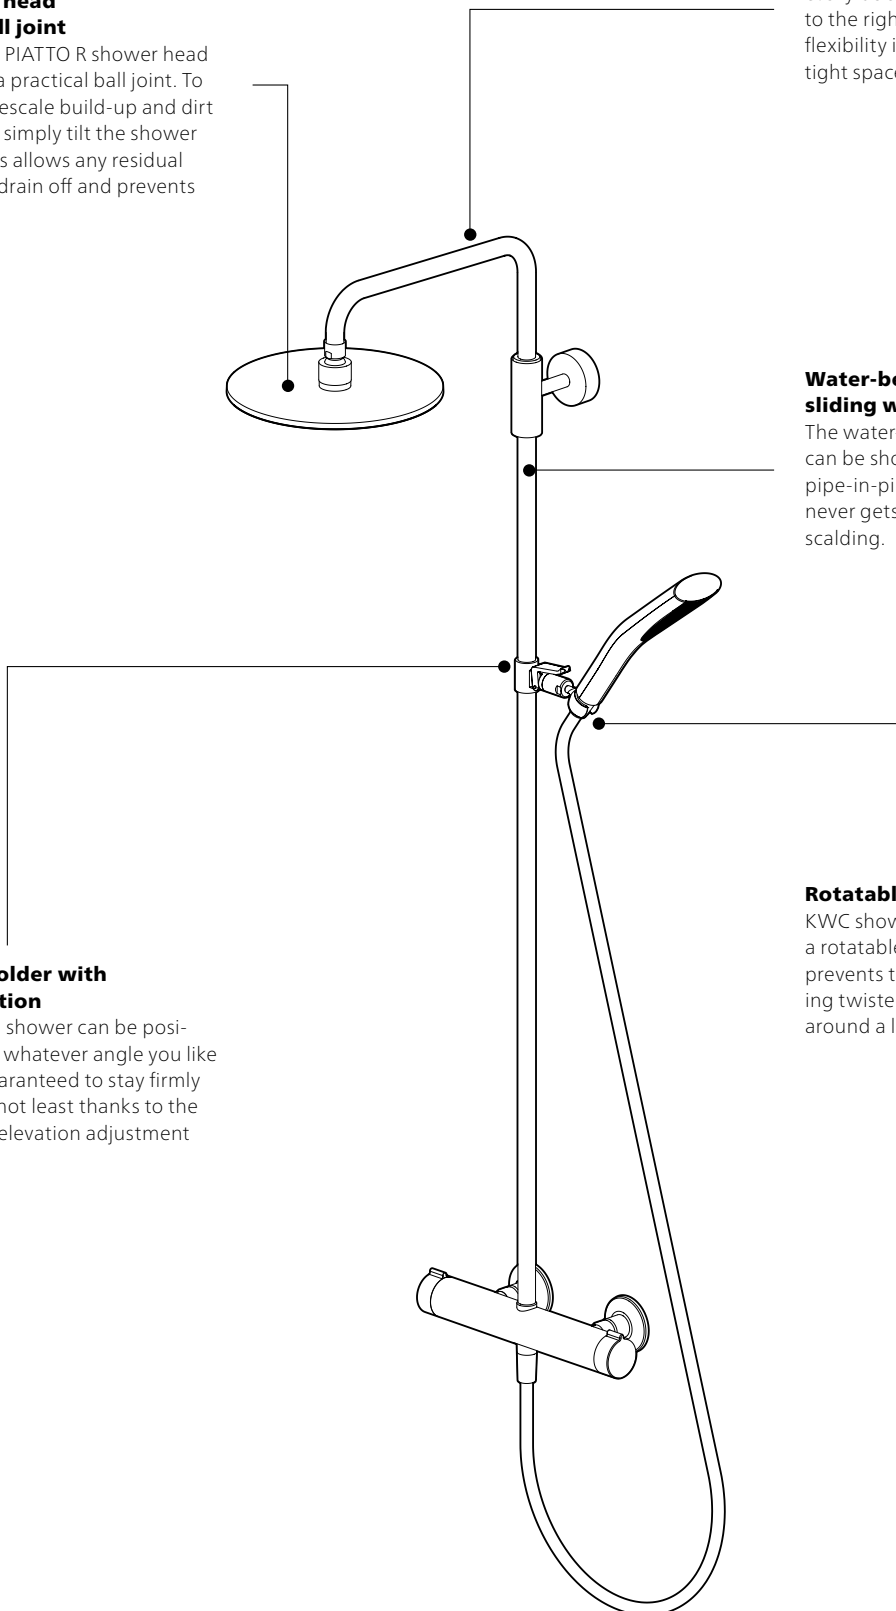

Shower head with ball joint

The KWC PIATTO R shower head features a practical ball joint. To avoid limescale build-up and dirt deposits, simply tilt the shower head. This allows any residual water to drain off and prevents dripping.

Swivelling shower arm

The swivelling shower arm can easily be swivelled to the left or to the right, giving you all-round flexibility in the shower, even in tight spaces.

Water-bearing sliding wall bar

The water-bearing sliding wall bar can be shortened as required. The pipe-in-pipe system ensures that it never gets too hot, which prevents scalding.

Spray holder with 3D function

The hand shower can be positioned at whatever angle you like and is guaranteed to stay firmly in place, not least thanks to the lockable elevation adjustment system.

Rotatable cone

KWC shower hoses come with a rotatable cone as standard. This prevents the hose from becoming twisted, even if it is moved around a lot.