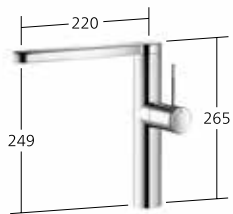

10.151.033.000FL all chrome
A 220
10.151.033.700FL stainless steel
A 220

Flow rate normal spray 12 l/min (3 bar)
Flow rate needle spray 13 l/min (3 bar)

Lever mixer
– Fixed spout

11.152.033.000 all chrome
A 175, concealed
11.152.034.000 all chrome
A 225, concealed

To be ordered separately:
Unit for concealed installation 1/2"
39.151.400.931
Trim kit **Z.536.828**

Flow rate 7,5 l/min (3 bar)

Lever mixer
– Lever installation possible on the right or left side
– Swivel spout 360°