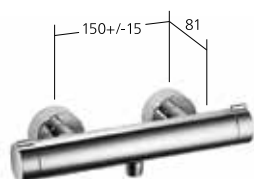

Shower

Thermostatic mixer

- smartcontrol – water-saving device
- touchcontrol – the body of the mixer
  does not become hot
- hotcontrol – temperature handle with
  safety stop button 38° C

21.152.500.000 all chrome
AD 150 +/- 15 mm, without hand shower
and hose

Spray outlet:

Flow rate 14 l/min (3 bar)