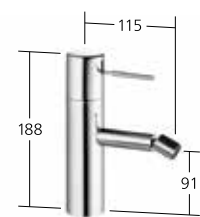

Bidet

Lever mixer
– Fixed spout
– ball joint aerator Neoperl® Caché®

13.151.041.000FL all chrome
A 115, with pop-up valve

Flow rate 11 l/min (3 bar)