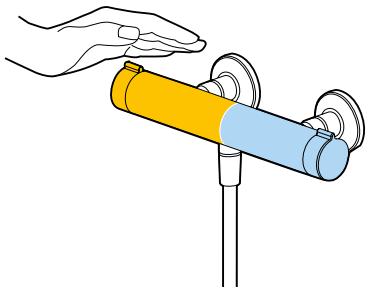

Getting to the crux of your requirements

The bathtub spout can be swivelled 60°, so you can change the direction of the water spray in no time at all. This practical detail is one of KWC ONO's finest features – although it may not be obvious at first glance, as it is discreetly concealed inside the cylindrical body.

The Neoperl® Caché spray is integrated into the spout and adds an elegant finishing touch to the overall look. The lever mixer for the bidet has a ball-jointed filter, allowing you to direct the jet of water anywhere you want. The bathtub spout filter is concealed from view inside the cylindrical body.