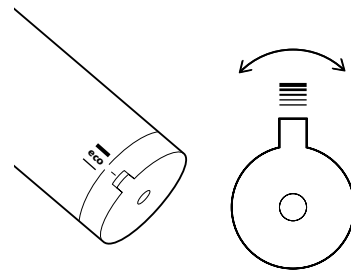

Pop-up lever

The lever mixer is available with or without a pop-up lever, which blends discreetly into the background of the overall design.

hotcontrol (on thermostats only)

Faucets with hotcontrol technology only supply water at temperatures above 38° C if the safety button on the temperature controller has been pressed deliberately. If the cold water supply fails, the hot water flow is automatically stopped immediately.

tipcontrol

On low-contact faucets with DDSA® sensor technology, you can set the water temperature to suit your personal preference. One tap means cold (blue), two taps means warm (orange) and three means hot (red). Pressing the faucet for five seconds will activate the cleaning function (green).

Bathtub spout

The bathtub spout, which is almost completely concealed inside the cylindrical body, can be rotated 60°, so you can control the direction of the water spray in a single turn.

smartcontrol (on thermostats only)