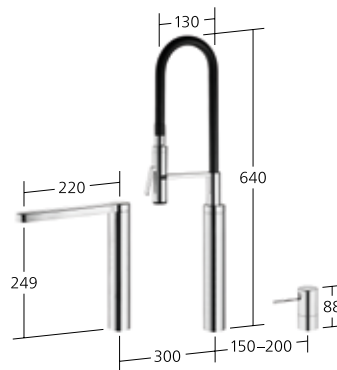

Lever mixer
– highflex® patented spring hose technology
– 3-hole
– Lever installation possible on the right or left side
– Swivel spout 360°
– Professional spray 360° turn

10.153.423.000FL all chrome
A 220

Flow rate 8 l/min (3 bar)
Spray: Flow rate 3 l/min (3 bar)

Accessories

Soap dispenser KWC ONO

Z.536.060.000 all chrome
Z.536.060.700 stainless steel