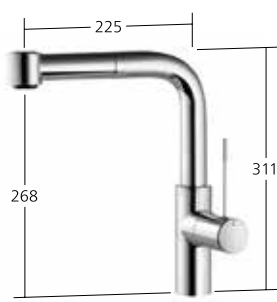

10.151.053.700FL stainless steel
A 220

Flow rate normal spray 9 l/min (3 bar)
Flow rate needle spray 9 l/min (3 bar)

Lever mixer
 – Lever installation possible on the right or left side
 – Swivel spout 360°

10.151.013.000FL all chrome
 A 225

Flow rate 12 l/min (3 bar)

Lever mixer
 – Lever installation possible on the right or left side
 – Pull-out spray with KWC jetclean
 – up to 700 mm pull-out length
 – automatic diverter reset
 – hose surface to fit faucet surface
 – Hose guide, swivelling 360°