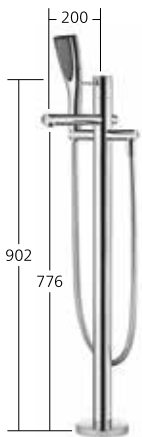

Flow rate 5 l/min (3 bar)

**Basin**

Lever mixer
– Fixed spout

11.152.033.000 all chrome
A 175, concealed
11.152.034.000 all chrome
A 225, concealed

To be ordered separately:
Unit for concealed installation ½"
39.151.400.931
Trim kit **Z.536.828**

Flow rate 7,5 l/min (3 bar)

**Bidet**

Lever mixer
– Fixed spout
– ball joint aerator Neoperl® Caché®

13.151.041.000FL all chrome
A 115, with pop-up valve

Flow rate 11 l/min (3 bar)

Tub

Lever mixer
 – Diverter with automatic reset
 – Rotatable spout 60°

20.152.422.000 all chrome
 AD 153 +/- 15 mm, A 135, with hand shower and hose
20.152.442.000 all chrome
 AD 153 +/- 15 mm, A 135, without hand shower and hose

Flow rate 20 l/min (3 bar)

Spray outlet:
 Flow rate 17 l/min (3 bar)

Tub

Lever mixer
 – Fixed spout

20.151.094.000 all chrome
 A 200, with hand shower and hose

To be ordered separately:
 Pre-assembly unit **Z.536.178**

Flow rate 25 l/min (3 bar)

Spray outlet:
 Flow rate 12 l/min (3 bar)