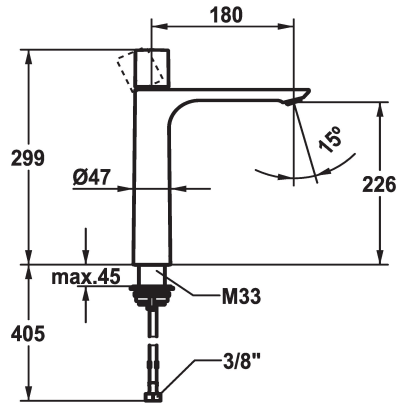

## KWC ORA Lever mixer - Basin

**Modell-Linie: ORA**  
Taps | Manual taps

### KWC-No.

**12.498.093.000FL**

all chrome, A 185, flexible connection hoses, without pop-up valve

- For top-mounted basins
  - EcoProtect - water-saving device
  - Fixed spout
    - Neoperl® Perlator® SSR, swivelling jet regulator
  - OptimalSpace - ample space for washing or working
  - KWC cartridge M 35 OP
    - with ceramic discs
  - flow rate and temperature continuously variable
  - Flexible connection hoses 3/8"
  - QuickInstallation - Fastening via threaded connection with locking screws
  - Mounting hole size  $\varnothing 35$  mm
- Flow rate 4 l/min (3 bar)  
Acoustic group I