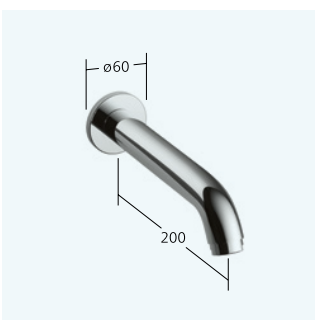

20.384.502.000 all chrome

Trim kit

20.384.512.000 all chrome

Trim kit, with vacuum breaker

**Shower**

Trim kit with thermostatic function unit

- Outflow top or below
- SkinProtect - Safety stop prevents scalding
- Turning handle to control flow
- Intrinsically safe against backflow
- Scope of delivery:
 - Function unit, temperature lever, sleeve, cover plate, holder for escutcheon handle to control flow
 - Fastening of the cover plate without screws
- To be ordered separately:
 - Unit for concealed installation KWC BLUEBOX®
 - 1/2", without shut-off valve, 39.999.900.931
 - 3/4" (1/2"), with shut-off valve, 39.999.910.931
 - 3/4", with shut-off valve, 39.999.930.931

21.004.802.000 all chrome

Trim kit

**Tub**

Trim kit with thermostatic function unit

- Outflow top and below
- SkinProtect - Safety stop prevents scalding
- Turning handle to control flow and for diverter
- Intrinsically safe against backflow
- Scope of delivery:
 - Function unit, temperature lever, sleeve, cover plate, holder for escutcheon handle to control flow and for diverter
 - Fastening of the cover plate without screws
- To be ordered separately:
 - Unit for concealed installation KWC BLUEBOX®
 - 1/2", without shut-off valve, 39.999.900.931
 - 3/4" (1/2"), with shut-off valve, 39.999.910.931
 - 3/4", with shut-off valve, 39.999.930.931

20.004.802.000 all chrome

Trim kit

20.004.812.000 all chrome

Trim kit, with vacuum breaker

**Bathtub spout**

- Fixed spout

26.001.073.000 all chrome A 200