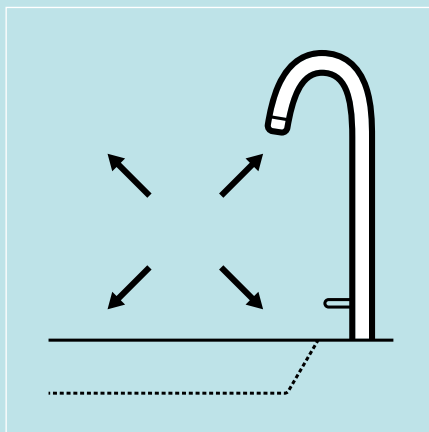

OptimalSpace

Practical yet elegant ergonomic design: OptimalSpace features long, tall spouts that provide ample space for washing and or working.