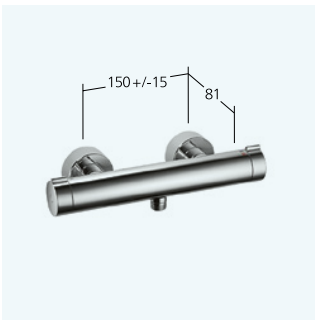

Shower

Thermostat

- EcoProtect - water-saving device
- TouchProtect - anti-scald protection thanks to the "double skin" principle
- SkinProtect - Safety stop prevents scalding
- Turning handle to control flow
- Intrinsicly safe against backflow
- Thermostatic precision control unit
- constant water temperature (even when mains pressure fluctuates)
- fast response

21.382.500.000 all chrome
AD 150 +/- 15 mm
without hand shower and hose