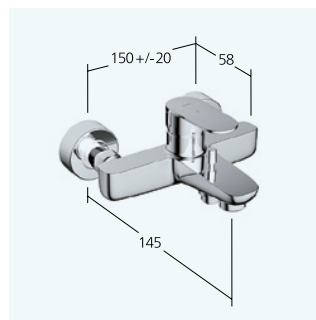

Tub

Lever mixer

- Diverter with automatic reset
- Intrinsicly safe against backflow
- Fixed spout
- flow rate and temperature continuously variable
- temperature limitation

20.382.333.000 all chrome
AD 150 +/- 20 mm, A 145
without hand shower, hose and bracket