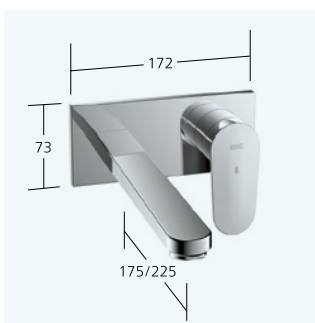

Basin

Lever mixer

- Fixed spout
- OptimalSpace - ample space for washing or working
- flow rate and temperature continuously variable
- To be ordered separately:
  - Unit for concealed installation 1/2" 39.001.401.931
  - To be ordered separately (optional or if necessary):
  - Extension set 20 mm Z.536.333

11.382.033.000 all chrome A 175
Trim kit

11.382.034.000 all chrome A 225
Trim kit