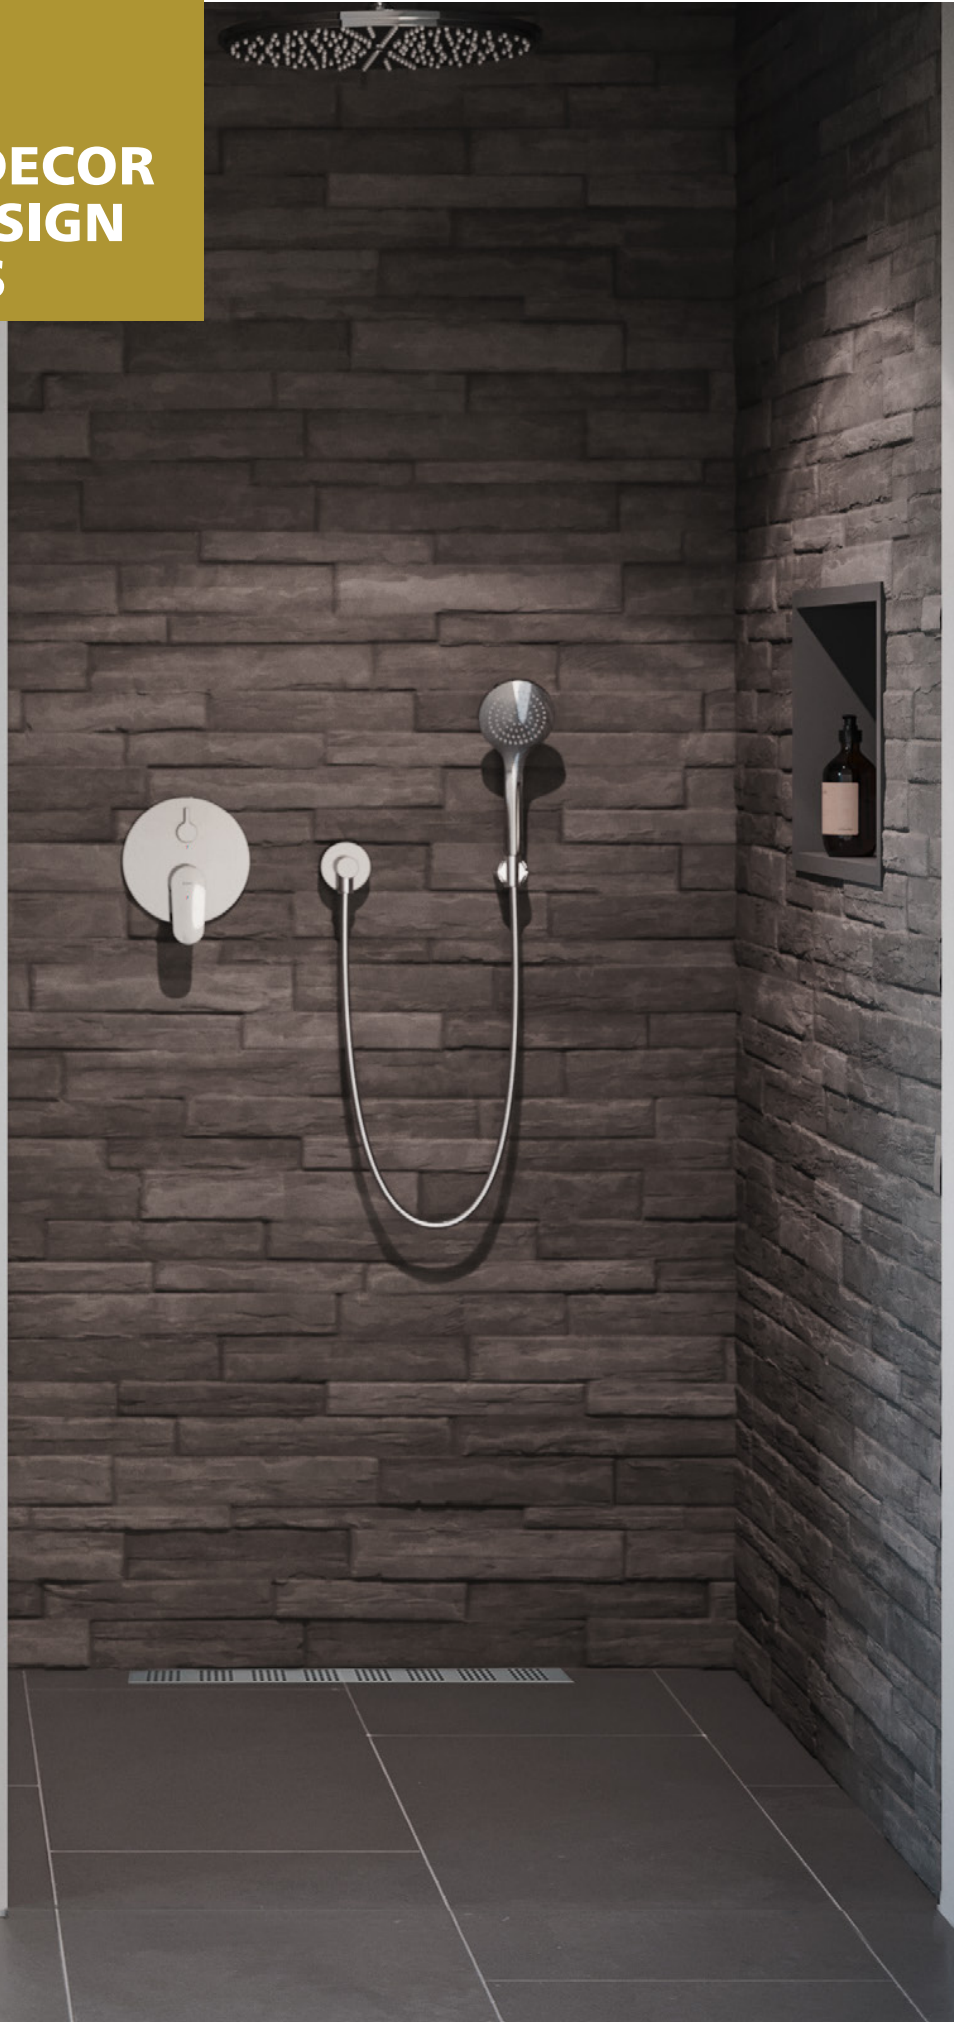

**WALL DECOR
FOR DESIGN
LOVERS**