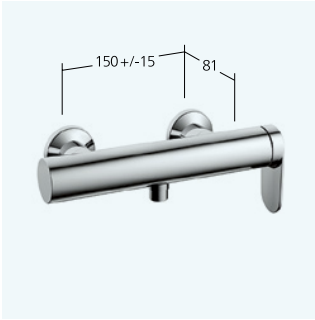

12.381.092.000FL all chrome A 150
flexible connection hoses,
without pop-up valve

**Basin**

Lever mixer

- For top-mounted basins
- CoolFix - cold water flow in central lever position
- EcoProtect - water-saving device
- Fixed spout
- OptimalSpace - ample space for washing or working
- flow rate and temperature continuously variable
- temperature limitation

12.381.102.000FL all chrome A 150
flexible connection hoses,
without pop-up valve

**Basin**

Lever mixer

- Fixed spout
- OptimalSpace - ample space for washing or working
- flow rate and temperature continuously variable
- To be ordered separately:
 - Unit for concealed installation 1/2" 39.001.401.931
 - To be ordered separately (optional or if necessary):
 - Extension set 20 mm Z.536.333

11.382.033.000 all chrome A 175
Trim kit

11.382.034.000 all chrome A 225
Trim kit

**Bidet**

Lever mixer

- Fixed spout
- flow rate and temperature continuously variable
- temperature limitation

13.381.041.000FL all chrome A 105
flexible connection hoses,
with pop-up valve