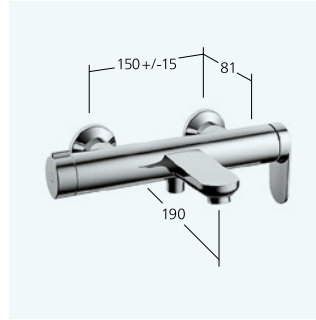

Tub

Lever mixer

- TouchProtect - anti-scald protection thanks to the "double skin" principle
- Turning handle for diverter
- Intrinsicly safe against backflow
- Fixed spout
- flow rate and temperature continuously variable
- temperature limitation

20.382.483.000 all chrome
AD 150 +/- 15 mm, A 190
without hand shower, hose and bracket