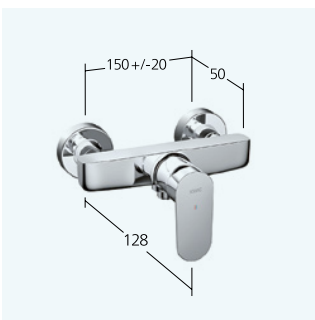

20.382.503.000 all chrome
AD 150 +/- 15 mm, A 190
without hand shower, hose and bracket

Shower

Lever mixer

- Intrinsicly safe against backflow
- flow rate and temperature continuously variable
- temperature limitation