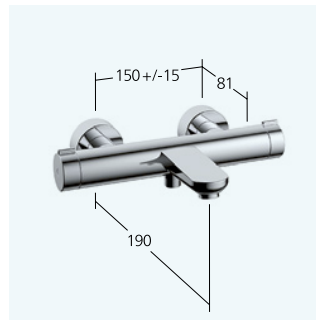

Tub

Thermostat

- EcoProtect - water-saving device
- TouchProtect - anti-scald protection thanks to the "double skin" principle
- SkinProtect - Safety stop prevents scalding
- Turning handle to control flow and for diverter
- Intrinsicly safe against backflow
- Fixed spout
- Thermostatic precision control unit
- constant water temperature (even when mains pressure fluctuates)
- fast response

20.382.503.000 all chrome
AD 150 +/- 15 mm, A 190
without hand shower, hose and bracket