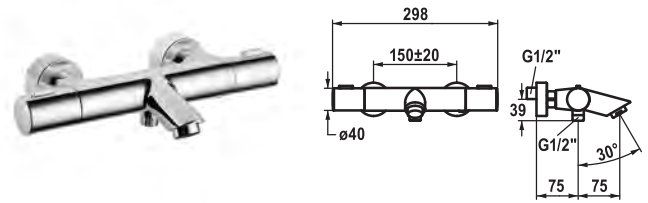

Art.-No.	KWC-No.	FUN
<b>124677</b>	<b>26.009.130.000</b>	615.0601.633
all chrome, AD 150 +/- 20 mm, without hand shower and hose		

Art.-No.	KWC-No.	FUN
<b>124697</b>	<b>26.009.433.000</b>	615.0655.461
all chrome, AD 150 +/- 20 mm, A 190, without hand shower and hose		

**Thermostatic mixer • Shower**

Thermostat design / style

- EcoProtect - water-saving device
- TouchProtect - anti-scald protection thanks to the "double skin" principle
- SkinProtect - Safety stop prevents scalding
- Turning handle to control flow
- Intrinsically safe against backflow
- Thermostatic precision control unit
  - constant water temperature (even when mains pressure fluctuates)
  - fast response
- Wall connections 1/2" x 3/4", without shut-off valve eccentric 10 mm

**Thermostatic mixer • Tub**

Thermostat fit

- SkinProtect - Safety stop prevents scalding
- Turning handle to control flow and for diverter
- Intrinsically safe against backflow
- Fixed spout
  - Neoperl® Cascade®
- Thermostatic precision control unit
  - constant water temperature (even when mains pressure fluctuates)
  - fast response
- Wall connections 1/2" x 3/4", without shut-off valve eccentric 10 mm