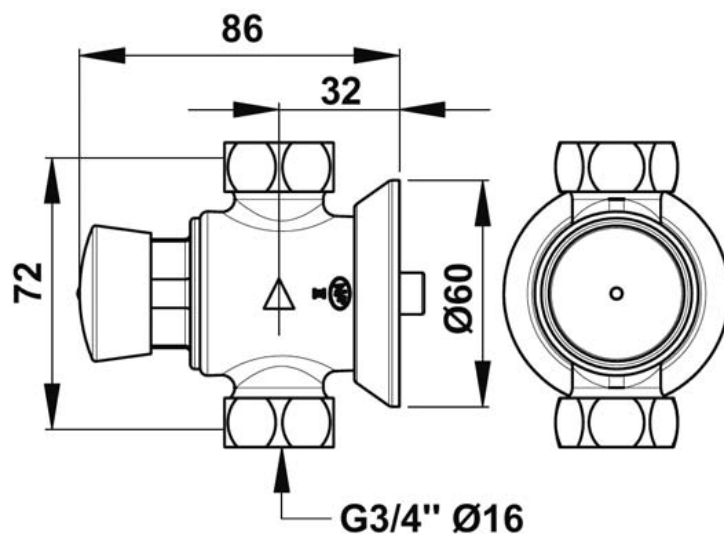

Range : Timed flow single tap for shower

Ref : 38022 - PRESTO P 50 single tap

> Working pressure :

- 1 to 5 bar

> Flow :

- 6 l/min at 3 bar with integrated flow limiter
- Flow rate control through a ring nut
- Anti-water-hammering design

> Flow time :

- 30 seconds (± 5 sec.)

> Hydraulic supply :

- M G 3/4" (20x27) - Cold or premixed water

> Thermal resistance :

- Resistant to a temperature of 75°C for 30 minute thermal shock

> Security :

- Non-turnable push button
- Non-removable, wear-proof red marker

> Delivered with :

- 1 Flat gasket
- 1 Filter gasket
- 2 Union nuts 3/4" (20x27) for 14x16 mm tube
- Instruction manual

> Standards & approvals :

- Acoustic class II
- Brass body in accordance with EN 1982, EN 12164, EN 12165
- Molded chrome-plated body in accordance with EN 12540
- 200-hour neutral salt spray resistant (NSS) in accordance with ISO 9227